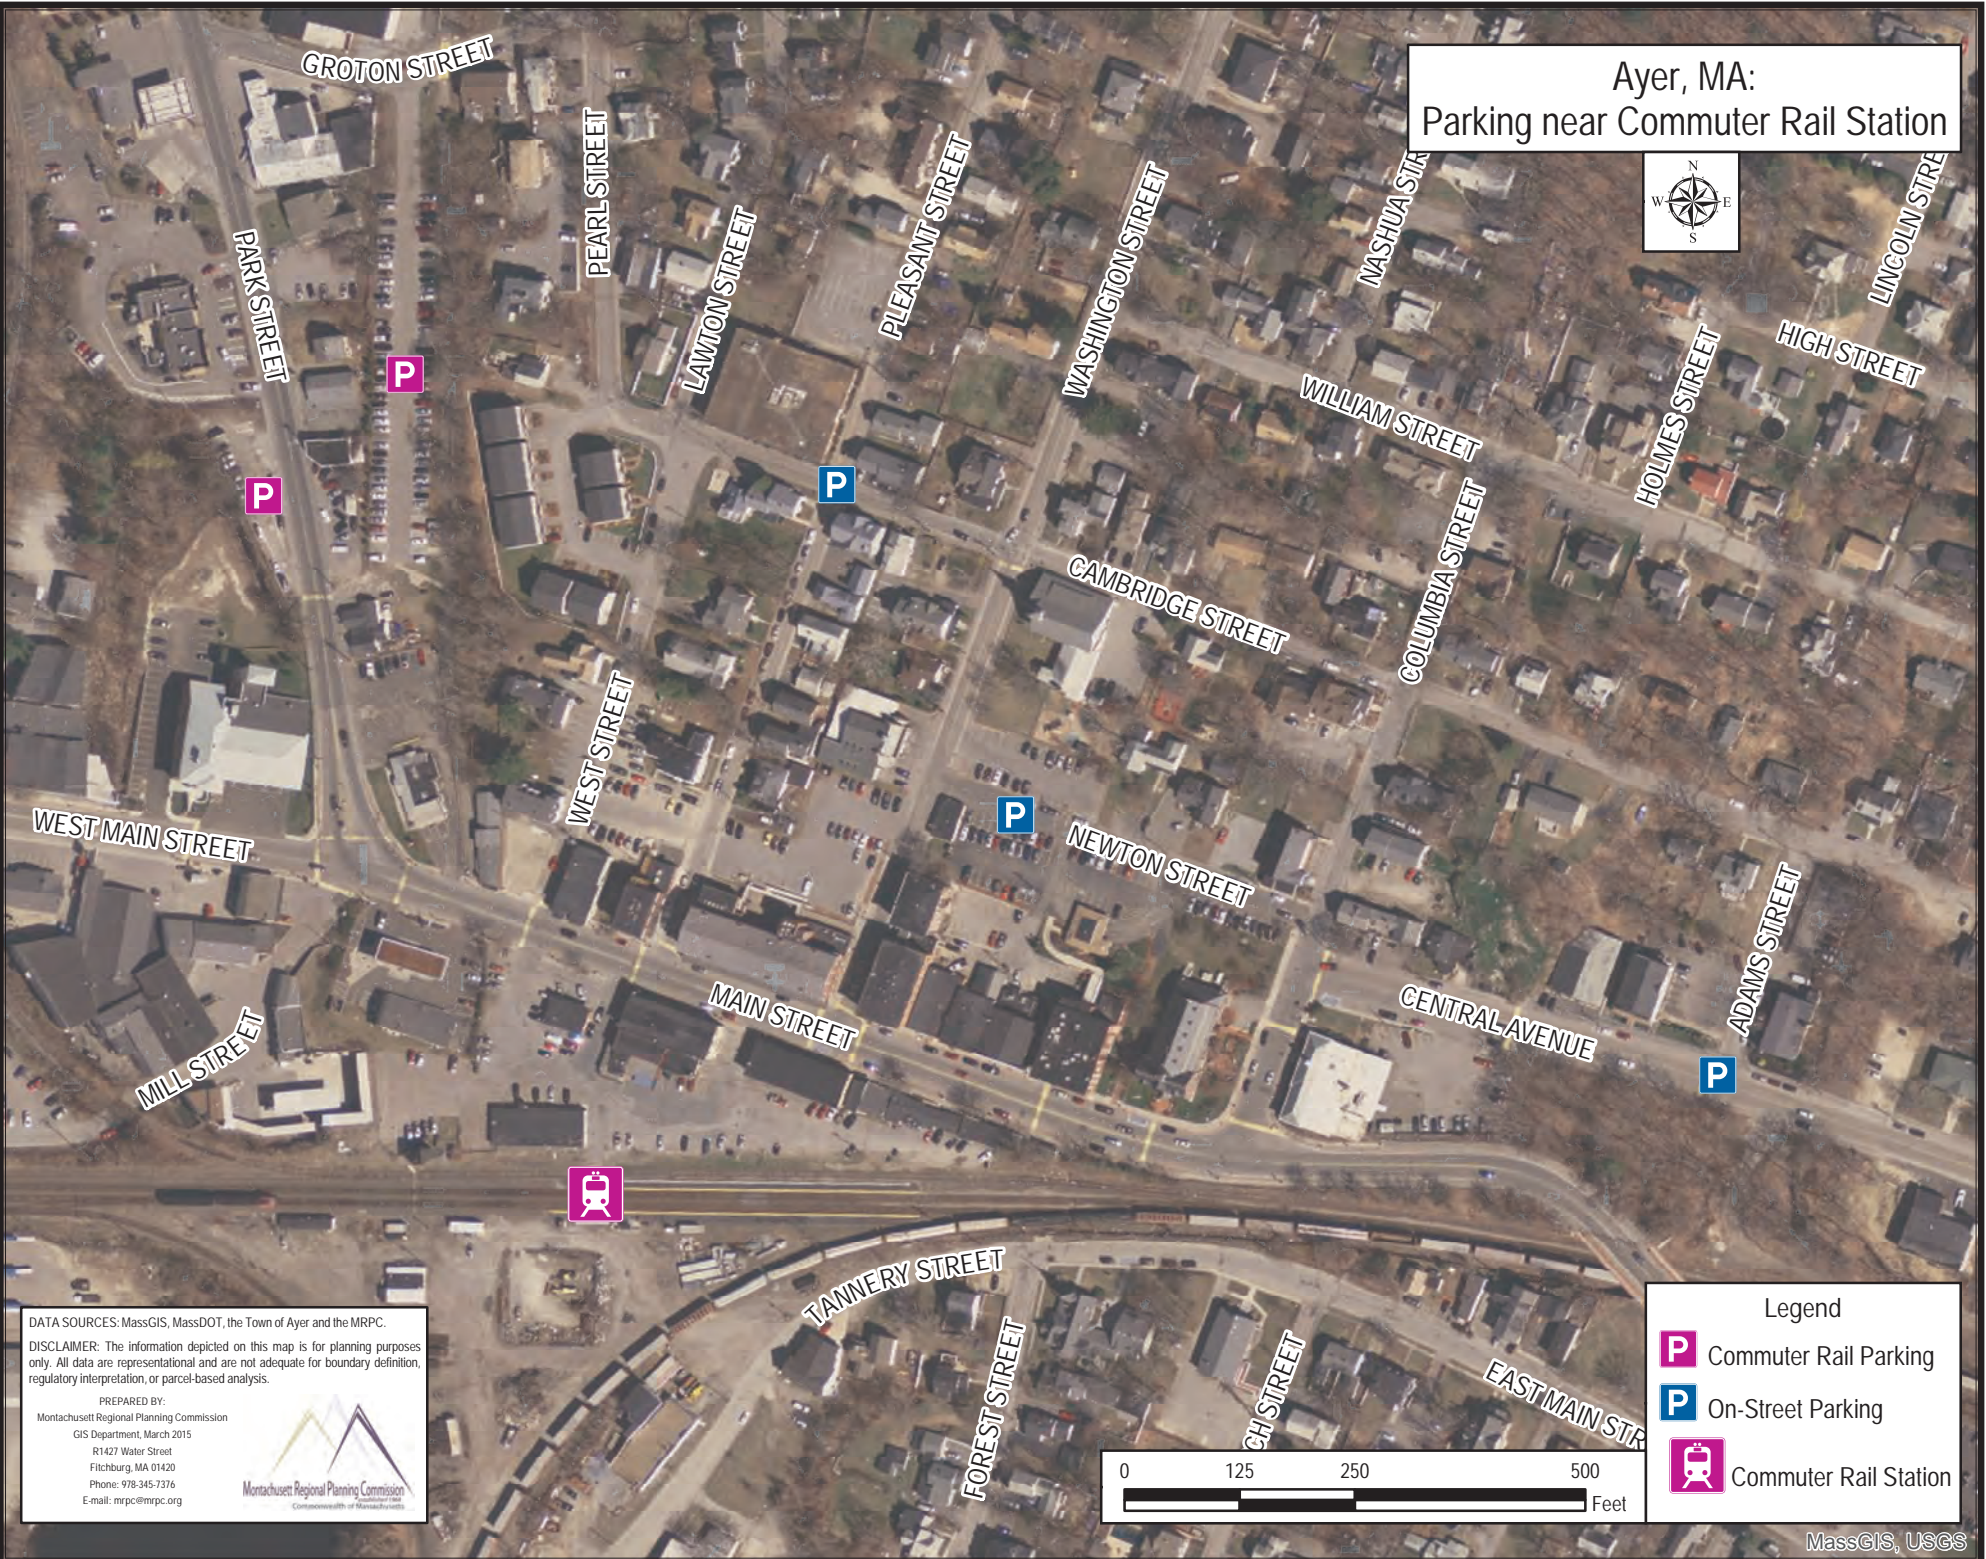

Ayer, MA: Parking near Commuter Rail Station

PREPARED BY:
Montachusett Regional Planning Commission
GIS Department, March 2015
R1427 Water Street
Fitchburg, MA 01420
Phone: 978-345-7376
E-mail: mrpc@mrpc.org

Legend

- Commuter Rail Parking
- On-Street Parking
- Commuter Rail Station