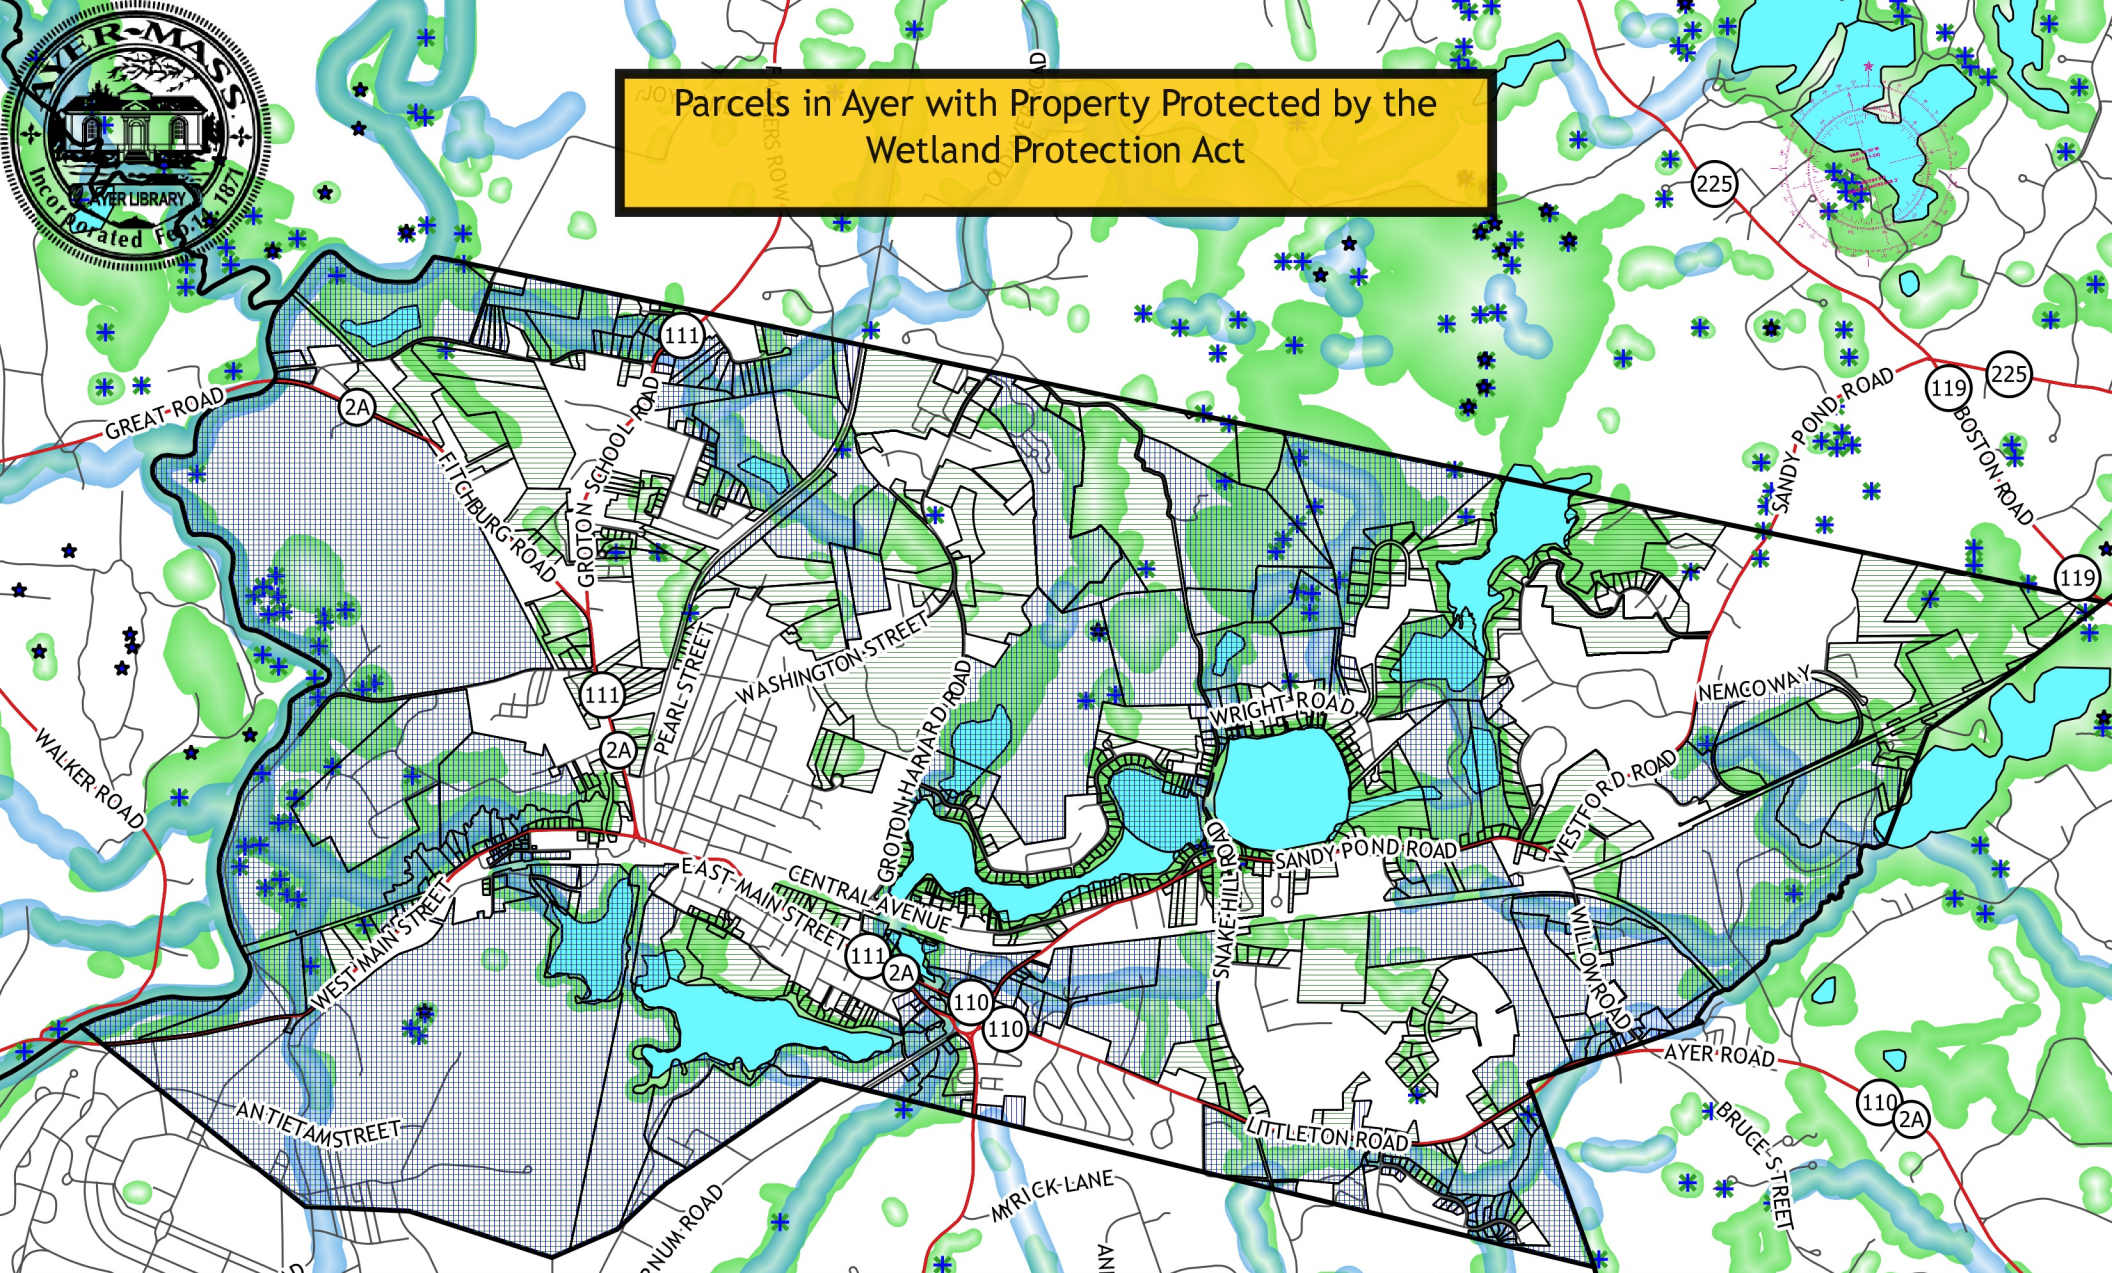

Parcels in Ayer with Property Protected by the Wetland Protection Act

This map depicts parcels in Ayer, MA with land protected by the Commonwealth's Wetland Protection Act, administered locally by the Conservation Commission. Depicted protected areas are vernal pools, rivers, wetlands, and their respective buffers. Parcels with blue vertical lines have river protection areas, parcels with green horizontal lines have wetland protection areas, and crosshatching indicates the presence of both on a parcel. All information displayed was generated based on the best available data, and may not accurately represent the extent of the Commission's jurisdiction. Please call the Conservation Administrator for inquiries regarding the Wetland Protection Act: 978-772-8249

Legend

| | |
|------------------------------|--------------------|
| Streams & Protected Buffers | River Protection |
| Wetlands & Protected Buffers | Wetland Protection |
| Potential Vernal Pools | Ayer Town Line |
| Certified Vernal Pools | Ponds |